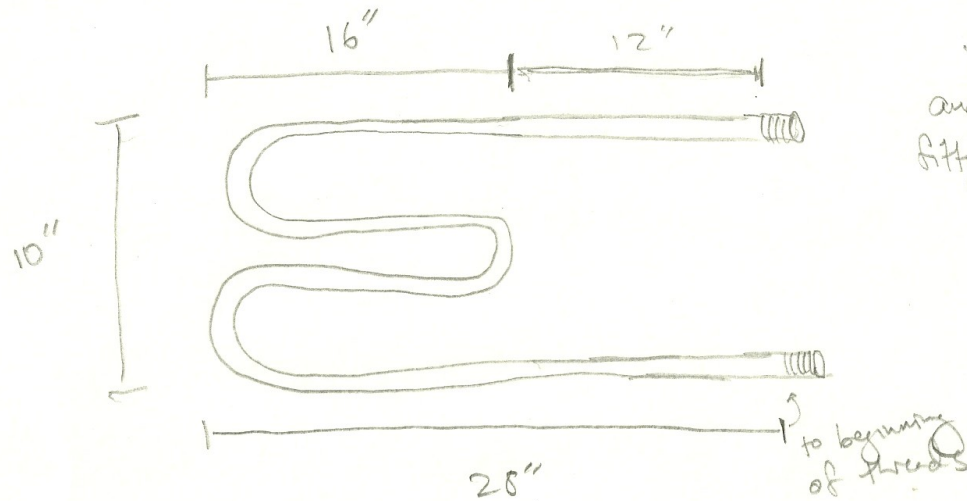

Simple Drawing for Walt & Marion Heat Coil

with temp/press release valve
and, if possible, two dielectric
fittings to continue to copper

Contact Info: Max Edleson
Firespeaking Natural Building & Masonry Heaters
www.firespeaking.com
(541) 294-5232